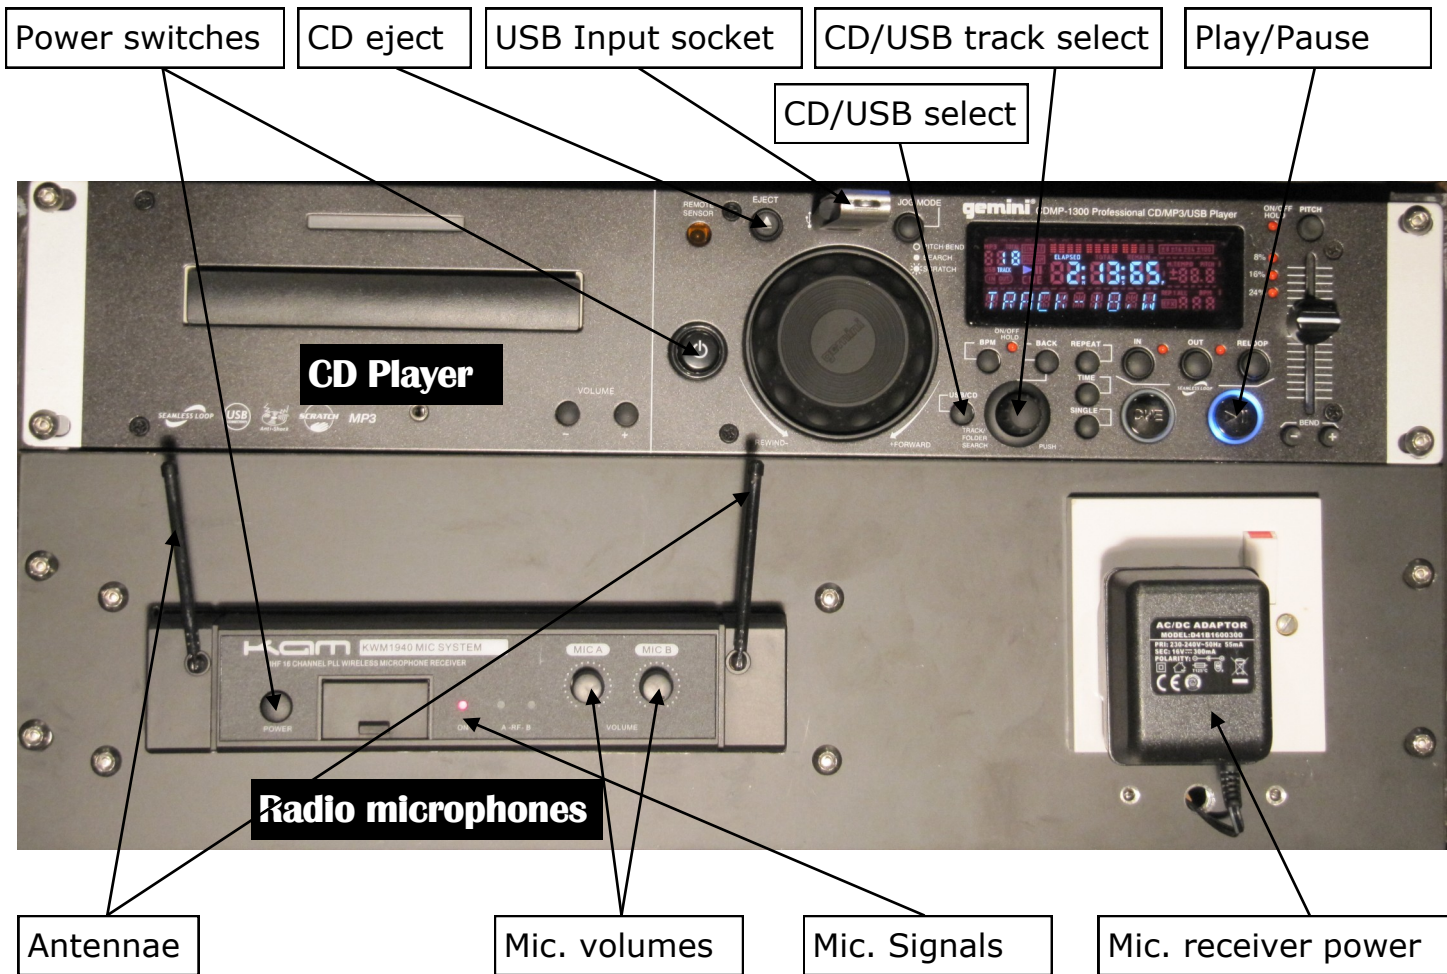

# CD Player, Microphones and hearing aid loop

Microphone ON/OFF switch

If Mic signal green lights do not illuminate when mic is switched on, check batteries in mic.